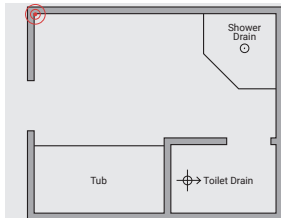

For assistance with measuring, you can speak to a designer directly by calling our NUHEAT Customer Care number at 1.800.778.WARM(9276). NUHEAT Customer Care hours are Monday-Friday 5am-5pm PST.

1. Pick a corner of the room and use that as the starting point for your measurements. Remember that you must return to this starting point at the end of your measurements.