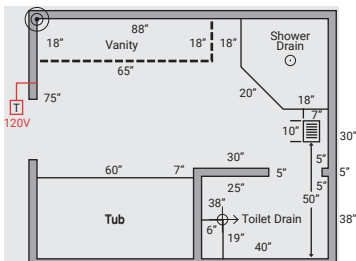

3. Measure and draw the location of cabinets and vanities.

- a. For cabinets and vanities, make sure to take the measurement right up to the toe-kick.

4. Measure and draw the location of floor features such as:

- a. Toilet drains
  - i. Measure from the walls to the center of the toilet drain.

- b. Vents
- c. Other fixed floor features

5. Indicate the thermostat location and voltage if known.

**IMPORTANT:** Measure tight for all your measurements.  
DO NOT make any allowances in your measurements.