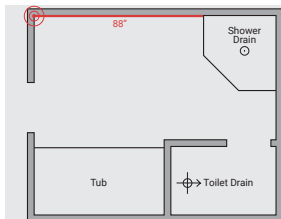

2. Measure and draw the walls of the room on grid paper and record the measurements.

a. Each time the wall changes direction, record the measurement before continuing to measure the next wall. Measure around fixtures where NUHEAT would not be installed, such as shower bases and tubs.