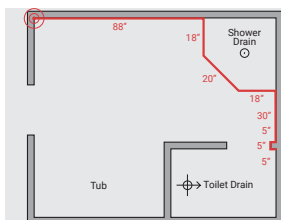

For assistance with measuring, you can speak to a designer directly by calling our NUHEAT Customer Care number at 1.800.778.WARM(9276). NUHEAT Customer Care hours are Monday-Friday 5am-5pm PST.

1. Pick a corner of the room and use that as the starting point for your measurements. Remember that you must return to this starting point at the end of your measurements.

2. Measure and draw the walls of the room on grid paper and record the measurements.

a. Each time the wall changes direction, record the measurement before continuing to measure the next wall. Measure around fixtures where NUHEAT would not be installed, such as shower bases and tubs.