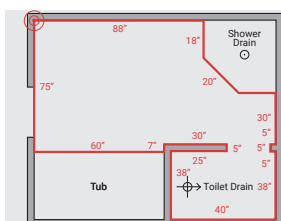

c. Measure/draw the room on grid paper and record the measurements until you reach the starting point identified in Step 1.