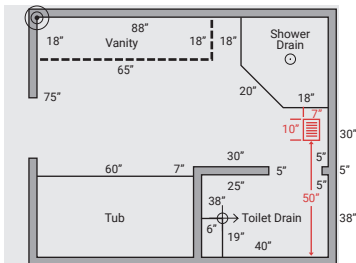

2. Measure and draw the walls of the room on grid paper and record the measurements.

a. Each time the wall changes direction, record the measurement before continuing to measure the next wall. Measure around fixtures where NUHEAT would not be installed, such as shower bases and tubs.

b. Be sure to include any small dimensions, such as framing walls for entry ways into smaller rooms.

c. Measure/draw the room on grid paper and record the measurements until you reach the starting point identified in Step 1.

3. Measure and draw the location of cabinets and vanities.

- a. For cabinets and vanities, make sure to take the measurement right up to the toe-kick.

4. Measure and draw the location of floor features such as:

- a. Toilet drains
  - i. Measure from the walls to the center of the toilet drain.

- b. Vents
- c. Other fixed floor features

5. Indicate the thermostat location and voltage if known.

**IMPORTANT:** Measure tight for all your measurements.  
DO NOT make any allowances in your measurements.