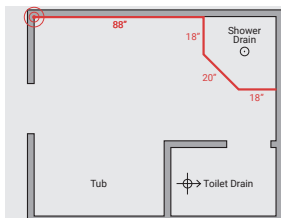

2. Measure and draw the walls of the room on grid paper and record the measurements.

a. Each time the wall changes direction, record the measurement before continuing to measure the next wall. Measure around fixtures where NUHEAT would not be installed, such as shower bases and tubs.