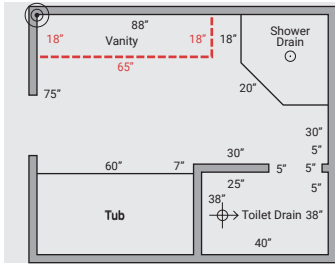

2. Measure and draw the walls of the room on grid paper and record the measurements.

a. Each time the wall changes direction, record the measurement before continuing to measure the next wall. Measure around fixtures where NUHEAT would not be installed, such as shower bases and tubs.

b. Be sure to include any small dimensions, such as framing walls for entry ways into smaller rooms.

c. Measure/draw the room on grid paper and record the measurements until you reach the starting point identified in Step 1.