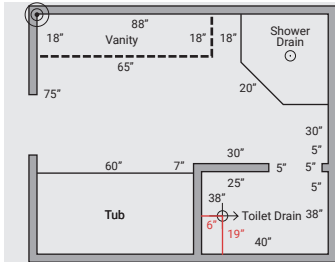

2. Measure and draw the walls of the room on grid paper and record the measurements.

a. Each time the wall changes direction, record the measurement before continuing to measure the next wall. Measure around fixtures where NUHEAT would not be installed, such as shower bases and tubs.

b. Be sure to include any small dimensions, such as framing walls for entry ways into smaller rooms.

c. Measure/draw the room on grid paper and record the measurements until you reach the starting point identified in Step 1.

3. Measure and draw the location of cabinets and vanities.

- a. For cabinets and vanities, make sure to take the measurement right up to the toe-kick.

4. Measure and draw the location of floor features such as:

- a. Toilet drains
  - i. Measure from the walls to the center of the toilet drain.

- b. Vents
- c. Other fixed floor features

5. Indicate the thermostat location and voltage if known.

**IMPORTANT:** Measure tight for all your measurements.  
DO NOT make any allowances in your measurements.