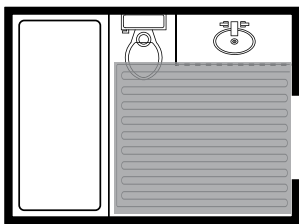

Pre-built electric floor heating system

PRODUCT OVERVIEW

Single Standard Mat