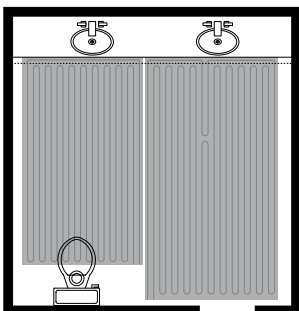

Multiple Standard Mats