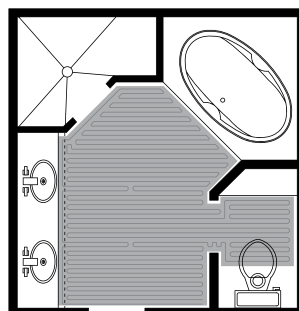

Custom Mat

Pre-built like an electric blanket, nVent NUHEAT Mat is an electric floor heating system that brings soothing heat to the following surfaces:

- Tile
- Stone
- Laminate
- Engineered wood
- Luxury vinyl flooring

NUHEAT Mat is a pre-built floor heating system, meaning it does not require any on-site manipulation during installation. Thinset is applied to the subfloor, the pre-built NUHEAT Mat is pressed onto the thinset, and flooring can be installed immediately. NUHEAT Mat is compatible with all standard subfloor material and is only 1/8 in thick, making it ideal for installations where minimal floor buildup is desired. The pre-built aspect of NUHEAT Mat guarantees even heat distribution as the heating wires are evenly spaced during production.

NUHEAT Mat is available in over 70 NUHEAT Standard Mats (squares and rectangles of various dimensions) off-the-shelf. A single Standard Mat can provide adequate floor heat coverage for most standard bathroom and living areas. Installers can also combine multiple Standard Mats to heat the desired area.

When full coverage cannot be achieved with Standard Mats (example: areas with curves, angles, or obstructions), Custom Mats are available to provide optimal coverage. Custom Mats are made-to-measure and will fit the exact shape of the heated area indicated in submitted drawings. Just like Standard Mats, Custom Mats are pre-built, guaranteeing even heat distribution without cold spots and significantly reducing installation time. Standard and Custom Mats are available for 120 V or 240 V power and produce 12 W/ft². Custom Mats can be configured for 15 W/ft² upon request.

Custom Mats typically ship in 5 to 7 business days. Actual lead time varies and will be confirmed upon quotation and/or order.

KIT CONTENTS

- 1 NUHEAT Mat floor heating system
- 1 Installation instruction manual