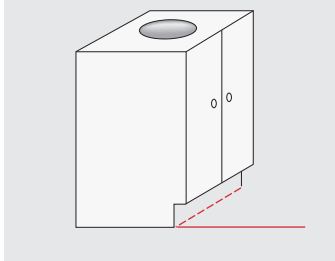

For assistance with measuring, you can speak to a designer directly by calling our Nuheat Customer Care number at 1.800.778.WARM(9276). Nuheat Customer Care hours are Monday-Friday 5am-5pm PST.

1. Pick a corner of the room and use that as the starting point for your measurements. Remember that you must return to this starting point at the end of your measurements.
2. Measure and draw the walls of the room on grid paper and record the measurements.

- a. Each time the wall changes direction, record the measurement before continuing to measure the next wall. Measure around fixtures where Nuheat would not be installed, such as shower bases and tubs.
- b. Be sure to include any small dimensions, such as framing walls for entry ways into smaller rooms.
- c. Measure/draw the room on grid paper and record the measurements until you reach the starting point identified in Step 1.

3. Measure and draw the location of cabinets and vanities.

a. For cabinets and vanities, make sure to take the measurement right up to the toe-kick.

4. Measure and draw the location of floor features such as: