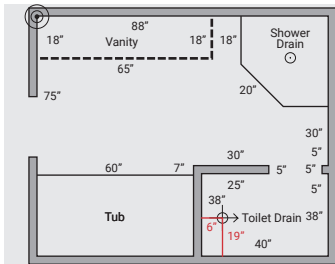

For assistance with measuring, you can speak to a designer directly by calling our Nuheat Customer Care number at 1.800.778.WARM(9276). Nuheat Customer Care hours are Monday-Friday 5am-5pm PST.

1. Pick a corner of the room and use that as the starting point for your measurements. Remember that you must return to this starting point at the end of your measurements.
2. Measure and draw the walls of the room on grid paper and record the measurements.

- a. Each time the wall changes direction, record the measurement before continuing to measure the next wall. Measure around fixtures where Nuheat would not be installed, such as shower bases and tubs.
- b. Be sure to include any small dimensions, such as framing walls for entry ways into smaller rooms.
- c. Measure/draw the room on grid paper and record the measurements until you reach the starting point identified in Step 1.

3. Measure and draw the location of cabinets and vanities.

a. For cabinets and vanities, make sure to take the measurement right up to the toe-kick.

4. Measure and draw the location of floor features such as:

a. Toilet drains  
i. Measure from the walls to the center of the toilet drain.

b. Vents  
c. Other fixed floor features

5. Indicate the thermostat location and voltage if known.

**IMPORTANT:** Measure tight for all your measurements.  
DO NOT make any allowances in your measurements.