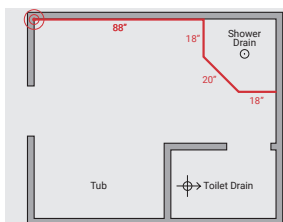

For assistance with measuring, you can speak to a designer directly by calling our Nuheat Customer Care number at 1.800.778.WARM(9276). Nuheat Customer Care hours are Monday-Friday 5am-5pm PST.

1. Pick a corner of the room and use that as the starting point for your measurements. Remember that you must return to this starting point at the end of your measurements.
2. Measure and draw the walls of the room on grid paper and record the measurements.

- a. Each time the wall changes direction, record the measurement before continuing to measure the next wall. Measure around fixtures where Nuheat would not be installed, such as shower bases and tubs.
- b. Be sure to include any small dimensions, such as framing walls for entry ways into smaller rooms.
- c. Measure/draw the room on grid paper and record the measurements until you reach the starting point identified in Step 1.