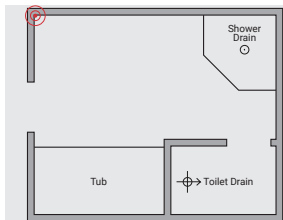

NOTE: Refer to the Standard Mat Guide to check if a standard mat is suitable for the room layout.
An online measuring tutorial is available at www.nvent.com/floor-heating/custom-mats/#measuring.

For assistance with measuring, you can speak to a designer directly by calling our Nuheat Customer Care number at 1.800.778.WARM(9276). Nuheat Customer Care hours are Monday-Friday 5am-5pm PST.

1. Pick a corner of the room and use that as the starting point for your measurements. Remember that you must return to this starting point at the end of your measurements.
2. Measure and draw the walls of the room on grid paper and record the measurements.