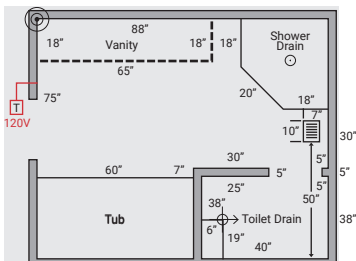

- a. Each time the wall changes direction, record the measurement before continuing to measure the next wall. Measure around fixtures where Nuheat would not be installed, such as shower bases and tubs.
- b. Be sure to include any small dimensions, such as framing walls for entry ways into smaller rooms.
- c. Measure/draw the room on grid paper and record the measurements until you reach the starting point identified in Step 1.

3. Measure and draw the location of cabinets and vanities.

a. For cabinets and vanities, make sure to take the measurement right up to the toe-kick.

4. Measure and draw the location of floor features such as:

a. Toilet drains  
i. Measure from the walls to the center of the toilet drain.

b. Vents  
c. Other fixed floor features

5. Indicate the thermostat location and voltage if known.

**IMPORTANT:** Measure tight for all your measurements.  
DO NOT make any allowances in your measurements.