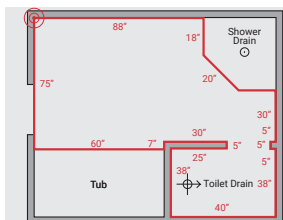

For assistance with measuring, you can speak to a designer directly by calling our Nuheat Customer Care number at 1.800.778.WARM(9276). Nuheat Customer Care hours are Monday-Friday 5am-5pm PST.

1. Pick a corner of the room and use that as the starting point for your measurements. Remember that you must return to this starting point at the end of your measurements.
2. Measure and draw the walls of the room on grid paper and record the measurements.

- a. Each time the wall changes direction, record the measurement before continuing to measure the next wall. Measure around fixtures where Nuheat would not be installed, such as shower bases and tubs.
- b. Be sure to include any small dimensions, such as framing walls for entry ways into smaller rooms.
- c. Measure/draw the room on grid paper and record the measurements until you reach the starting point identified in Step 1.