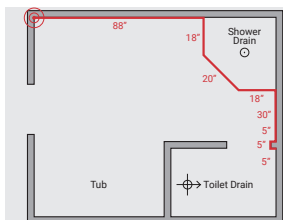

For assistance with measuring, you can speak to a designer directly by calling our Nuheat Customer Care number at 1.800.778.WARM(9276). Nuheat Customer Care hours are Monday-Friday 5am-5pm PST.

1. Pick a corner of the room and use that as the starting point for your measurements. Remember that you must return to this starting point at the end of your measurements.
2. Measure and draw the walls of the room on grid paper and record the measurements.

- a. Each time the wall changes direction, record the measurement before continuing to measure the next wall. Measure around fixtures where Nuheat would not be installed, such as shower bases and tubs.
- b. Be sure to include any small dimensions, such as framing walls for entry ways into smaller rooms.
- c. Measure/draw the room on grid paper and record the measurements until you reach the starting point identified in Step 1.