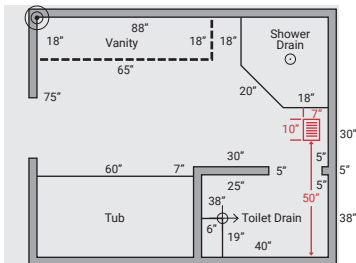

- a. Each time the wall changes direction, record the measurement before continuing to measure the next wall. Measure around fixtures where Nuheat would not be installed, such as shower bases and tubs.
- b. Be sure to include any small dimensions, such as framing walls for entry ways into smaller rooms.
- c. Measure/draw the room on grid paper and record the measurements until you reach the starting point identified in Step 1.

3. Measure and draw the location of cabinets and vanities.

a. For cabinets and vanities, make sure to take the measurement right up to the toe-kick.

4. Measure and draw the location of floor features such as:

a. Toilet drains  
i. Measure from the walls to the center of the toilet drain.

b. Vents  
c. Other fixed floor features

5. Indicate the thermostat location and voltage if known.

**IMPORTANT:** Measure tight for all your measurements.  
DO NOT make any allowances in your measurements.