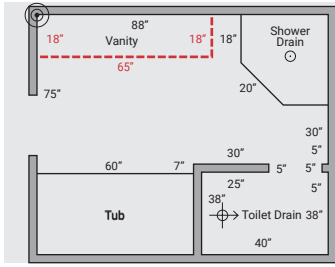

For assistance with measuring, you can speak to a designer directly by calling our Nuheat Customer Care number at 1.800.778.WARM(9276). Nuheat Customer Care hours are Monday-Friday 5am-5pm PST.

1. Pick a corner of the room and use that as the starting point for your measurements. Remember that you must return to this starting point at the end of your measurements.
2. Measure and draw the walls of the room on grid paper and record the measurements.

- a. Each time the wall changes direction, record the measurement before continuing to measure the next wall. Measure around fixtures where Nuheat would not be installed, such as shower bases and tubs.
- b. Be sure to include any small dimensions, such as framing walls for entry ways into smaller rooms.
- c. Measure/draw the room on grid paper and record the measurements until you reach the starting point identified in Step 1.

a. Toilet drains  
i. Measure from the walls to the center of the toilet drain.

b. Vents  
c. Other fixed floor features

5. Indicate the thermostat location and voltage if known.

**IMPORTANT:** Measure tight for all your measurements.  
DO NOT make any allowances in your measurements.