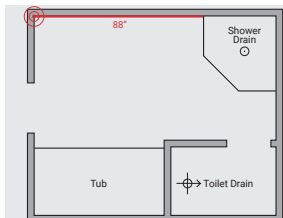

For assistance with measuring, you can speak to a designer directly by calling our Nuheat Customer Care number at 1.800.778.WARM(9276). Nuheat Customer Care hours are Monday-Friday 5am-5pm PST.

1. Pick a corner of the room and use that as the starting point for your measurements. Remember that you must return to this starting point at the end of your measurements.
2. Measure and draw the walls of the room on grid paper and record the measurements.

- a. Each time the wall changes direction, record the measurement before continuing to measure the next wall. Measure around fixtures where Nuheat would not be installed, such as shower bases and tubs.
- b. Be sure to include any small dimensions, such as framing walls for entry ways into smaller rooms.
- c. Measure/draw the room on grid paper and record the measurements until you reach the starting point identified in Step 1.