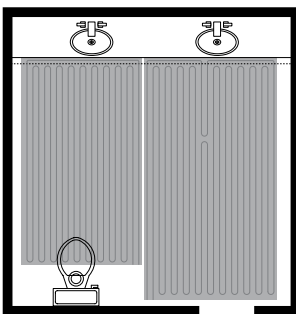

Multiple Standard Mats