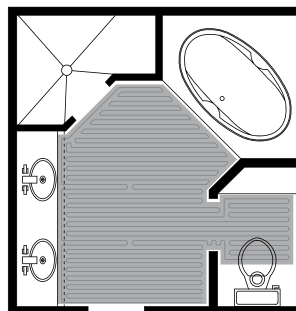

Custom Mat

Pre-built like an electric blanket, nVent NUHEAT Mat is an electric floor heating system that brings soothing heat to the following surfaces:

- Tile
- Stone
- Laminate
- Engineered wood
- Luxury vinyl flooring

nVent NUHEAT Mat is a pre-built floor heating system, meaning it does not require any on-site manipulation during installation. Thinset is applied to the subfloor, the pre-built nVent NUHEAT Mat is pressed onto the thinset, and flooring can be installed immediately. nVent NUHEAT Mat is compatible with all standard subfloor material and is only 1/8" in thick, making it ideal for installations where minimal floor buildup is desired. The pre-built aspect of nVent NUHEAT Mat guarantees even heat distribution as the heating wires are evenly spaced during production.

nVent NUHEAT Mat is available in over 70 nVent NUHEAT Standard Mats (squares and rectangles of various dimensions) off-the-shelf. A single Standard Mat can provide adequate floor heat coverage for most standard bathroom and living areas. Installers can also combine multiple Standard Mats to heat the desired area.

When full coverage cannot be achieved with Standard Mats (example: areas with curves, angles, or obstructions), Custom Mats are available to provide optimal coverage. Custom Mats are made-to-measure and will fit the exact shape of the heated area indicated in submitted drawings. Just like Standard Mats, Custom Mats are pre-built, guaranteeing even heat distribution without cold spots and significantly reducing installation time. Standard and Custom Mats are available for 120 V or 240 V power and produce 12 W/ft². Custom Mats can be configured for 15 W/ft² upon request.

Custom Mats typically ship in 5 to 7 business days. Actual lead time varies and will be confirmed upon quotation and/or order.

KIT CONTENTS

- 1 nVent NUHEAT Mat floor heating system
- 1 Installation instruction manual