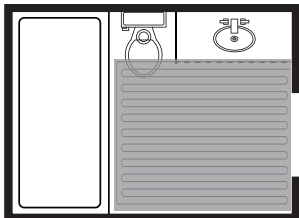

PRE-BUILT ELECTRIC FLOOR HEATING SYSTEM

Single Standard Mat