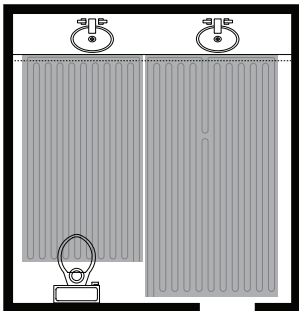

Multiple Standard Mats