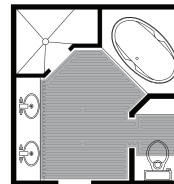

NVENT NUHEAT CUSTOM MAT

FLOOR HEATING SYSTEM

FAST FACTS:

- Available for rooms with curves and angles – custom manufactured in only 3 days
- Installed under tile, marble, natural stone, laminate/engineered wood and luxury vinyl tile floors
- Also heats shower floors, shower benches and steam rooms
- Ideal for renovation or new construction
- Low operating cost
- Industry-leading customer service
- Energy efficient (12 W/ft²; 41 BTUs/ft²)
- 15 W/ft²; 51 BTUs/ft² also available upon request
- 25-Year warranty

HINTS:

nVent NUHEAT Mats are an ideal room specific heat source option for kitchens, bathrooms, entryways, family rooms /dens, mudrooms, basements, hallways, sunrooms, laundry rooms and new additions.

CUSTOM MAT

HOW TO ORDER & PURCHASE CUSTOM MAT:

1. Have the customer provide an accurate drawing of their room, including the full onsite perimeter dimensions, desired thermostat location, with all obstructions identified (vanities, toilets, vents, etc.). Please ensure that the installer or contractor contact information is provided in the event that we need to verify or confirm the dimensions.
2. Fax your purchase order with the appropriate Mat model numbers and pricing, along with the drawing to 1.800.527.5703 or email to res.customercare@nvent.com.
3. If no further information is required, we will manufacture and ship your Mat(s).
4. If further information is required, we will provide you with an AutoCad drawing, indicating section of the area that require additional clarification.