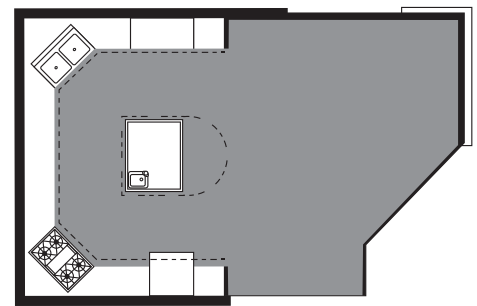

HINTS:

nVent NUHEAT Mats are an ideal room specific heat source option for kitchens, bathrooms, entryways, family rooms /dens, mudrooms, basements, hallways, sunrooms, laundry rooms and new additions.